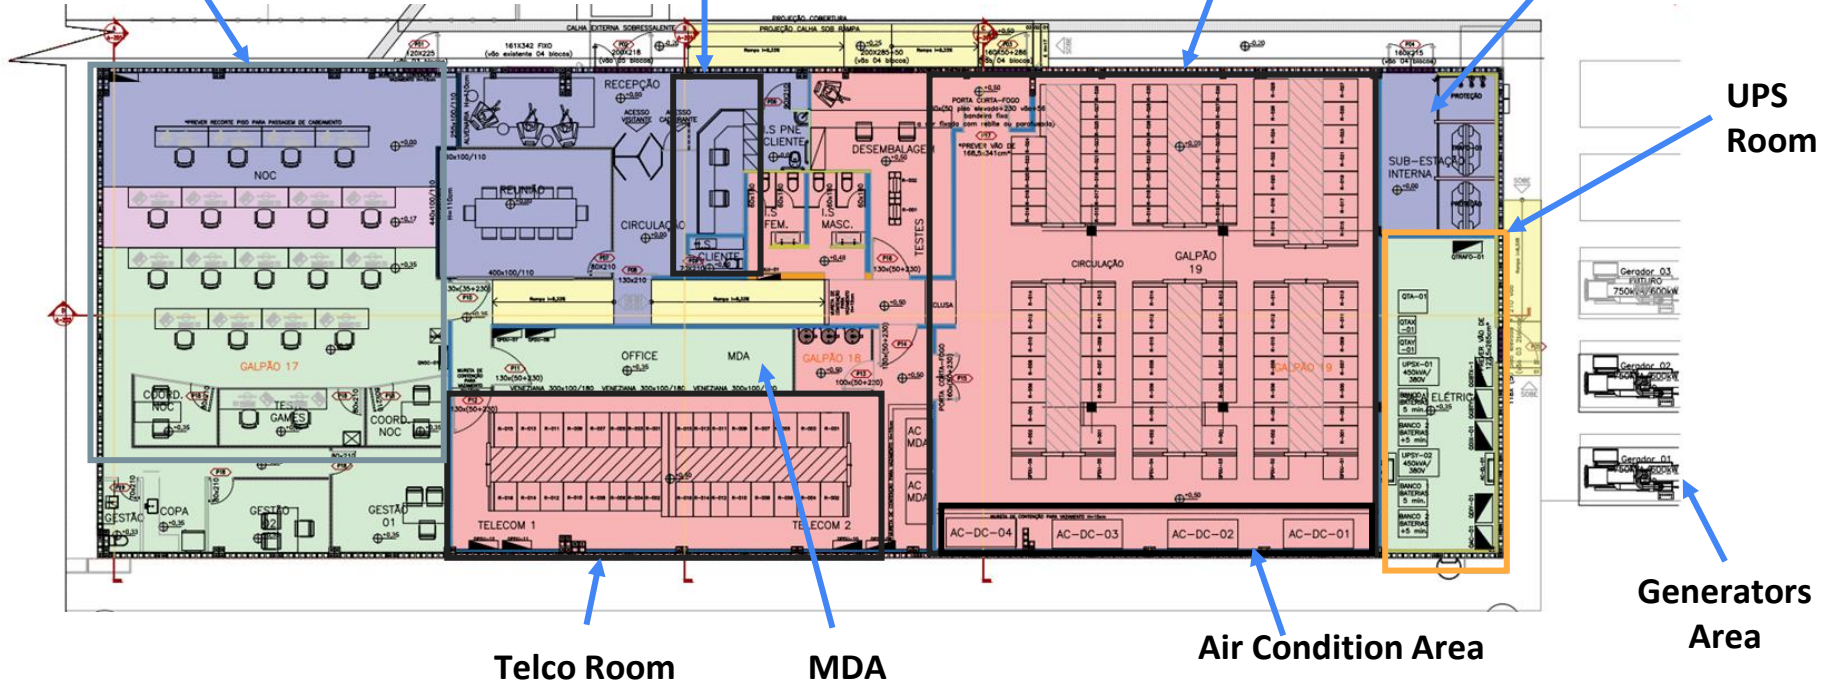

DATACENTER – FLOOR PLAN – PHASE 1

24x7 Operation Room

Security Room
Second Reception

Computer Room

MV/LV Trafor Substation

UPS Room

Generators Area