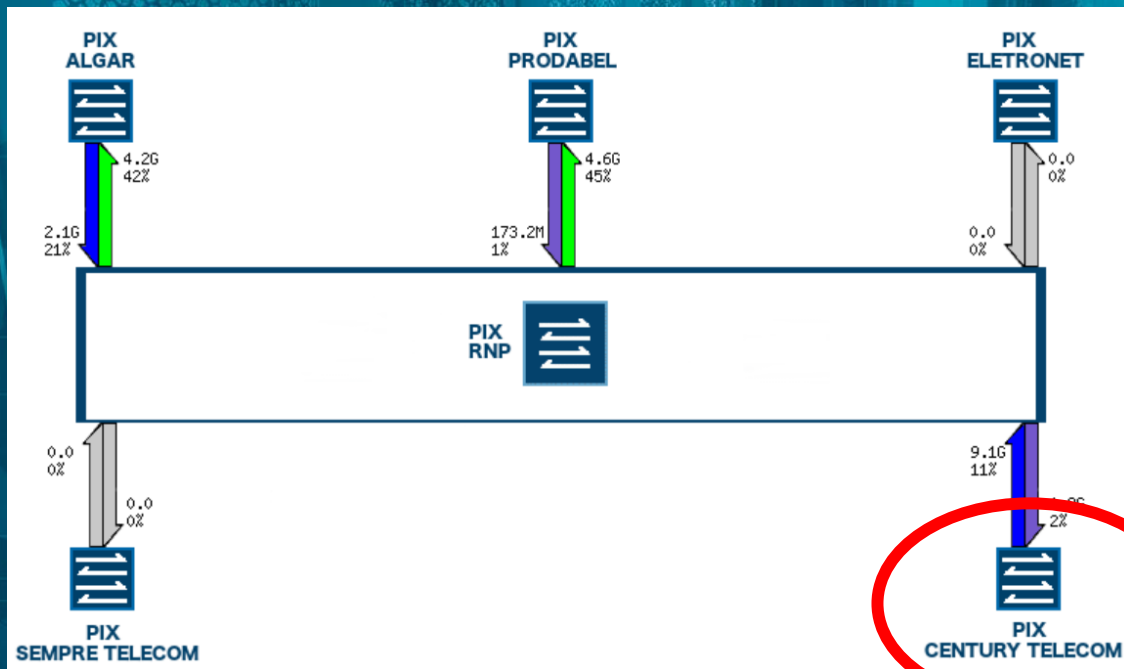

Data Center Century

The logo for ixbr, featuring the letters 'ix' in orange and 'br' in green, with a small yellow dot on the 'r'.

Open**CDN**
INFRAESTRUTURA COMPARTILHADA

PIX Century

Ponto de Interconexão ao IX BH

ix.br

Century
Telecom

DATACENTER – FLOOR PLAN – PHASE 1

24x7 Operation Room

Security Room
Second Reception

Computer Room

MV/LV Trafor Substation

UPS Room